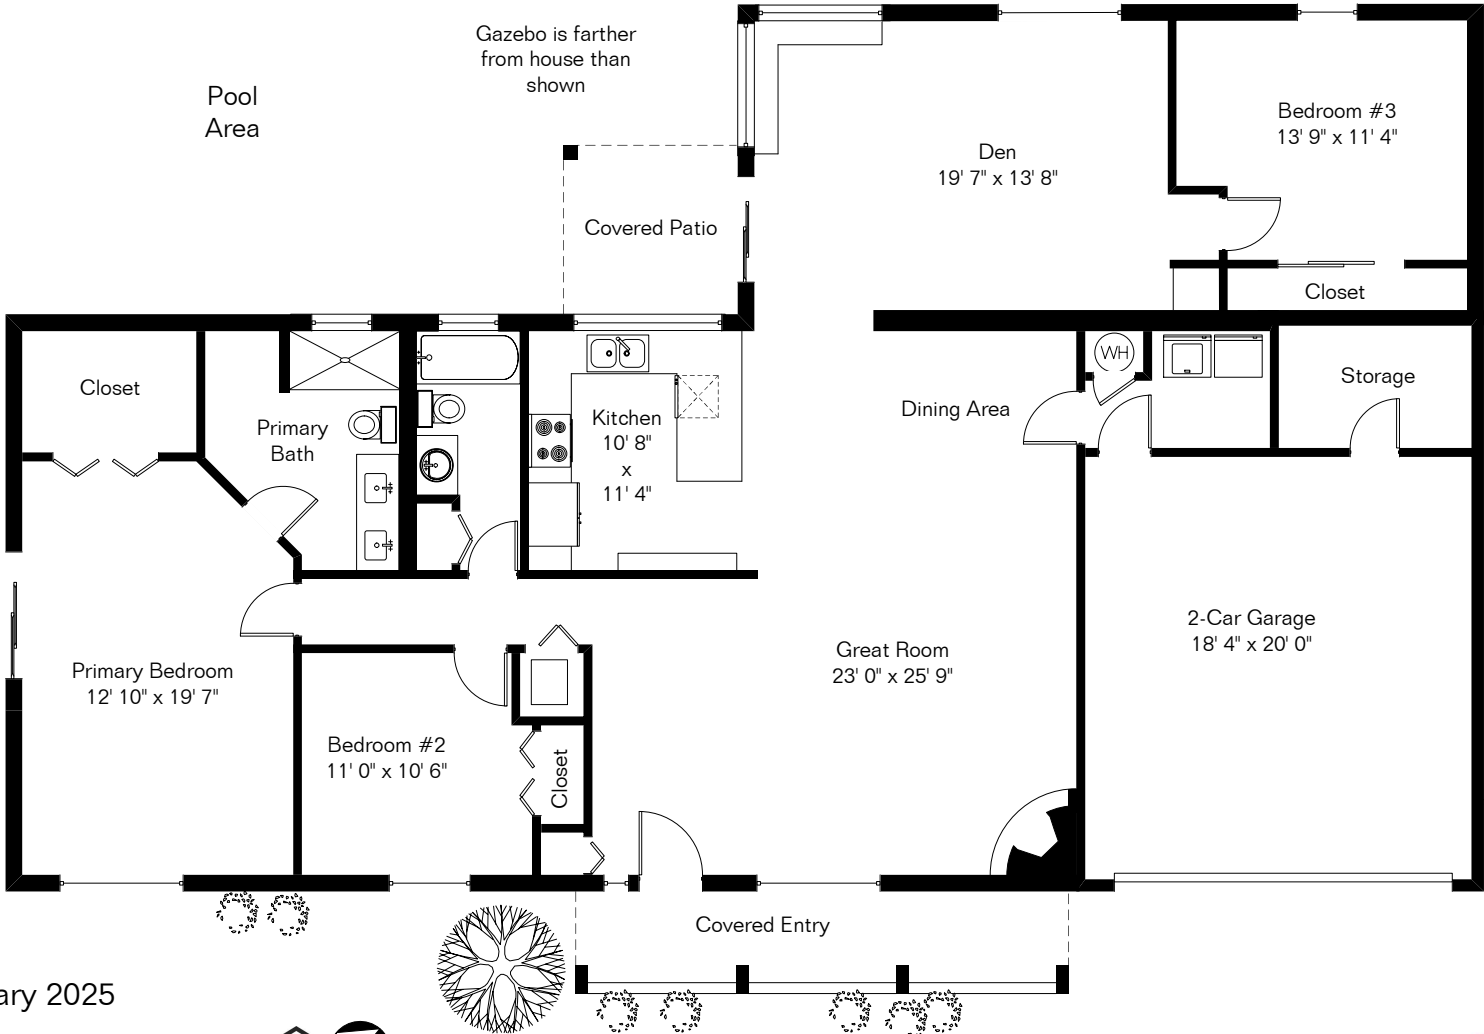

# 4528 N Rocky Creek Circle

The square footages and room size information are deemed to be reliable but are not guaranteed and should be independently verified. This drawing is for marketing purposes only.

Gazebo is farther from house than shown

Site Visit January 2025

Copyright 2025 Floor Plans First! LLC  
All Rights Reserved.

Living Area 1,983 Sq Ft  
Garage 449 Sq Ft

Floor Plans First! LLC  
See the Floor Plan First™  
FloorPlansFirst.com™  
(520) 881-1500